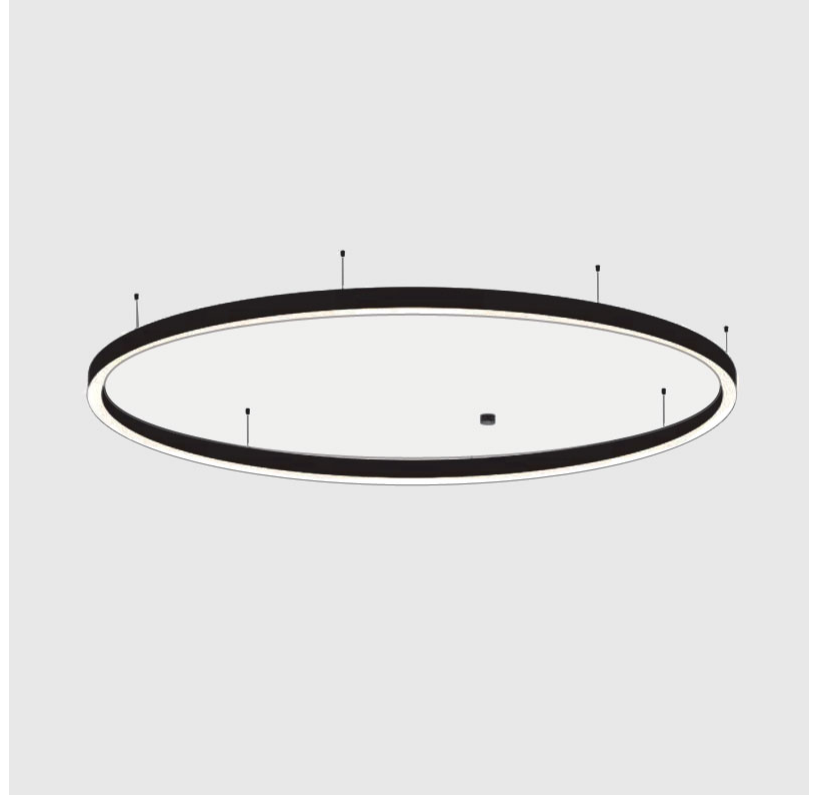

GENERAL

Series: Glorious
Subseries: Glorious Slim
Brand: Prolicht
Division: Architectural
Mounting Type: Suspension
Mounting Location: Ceiling
Subcategory: Ambient

PHYSICAL

Shape: Round
Diameter (mm): 3000
Diameter (in): 118 1/8
Height (mm): 90
Height (in): 3 9/16
Max. Overall Height (mm): 2090
Max. Overall Height (in): 82 5/16
Light Distribution: Direct / Indirect
Weight (kg): 31.716
Weight (lbs): 69.93
Diffuser: [PMMA - Opal or Micro-Prism](#)
Fixture Finish: [SSR / BKV / CWI / CRY / HAB / LAG / UFT / ITA / RUA / RUR / MIC / FTG / MYG / TWT / LOD / PUS / FRO / FUP / KIA / POP / BLS / SPG / MEY / GOH / GUM / CHC / COM / ABZ / JAG / OBR / MOS / ROR](#)
Fixture Material: Aluminum
Cable Details: 2000mm or 6000mm Transparent Cable

ELECTRICAL

Lamp Type: LED (Zhaga Standard)
Input Wattage (W): 224 / 112
Total Output Wattage (W): 192 / 84
Dimming: [Tri-Mode (Non-Dimming and Phase Dimming (120Vac only) and 0-10V Dimming)](#)
Driver Included: Yes
Driver Location: Integrated
Driver Type: Constant Current - Universal
Driver Class: Class 2
Input Voltage (V): 120 - 277
Constant Current (MA): 350

LED

[Color Temperature (°K): 3000 / 3500 / 4000](#)
Max. Delivered Lumen (lm): 38980 / 39798 / 40610
CRI: >80 CRI
Lamp Life (hrs): 50000

OPTICAL

RATINGS AND CERTIFICATIONS

Certified By: Certified for North American Standards
IP rating: IP20