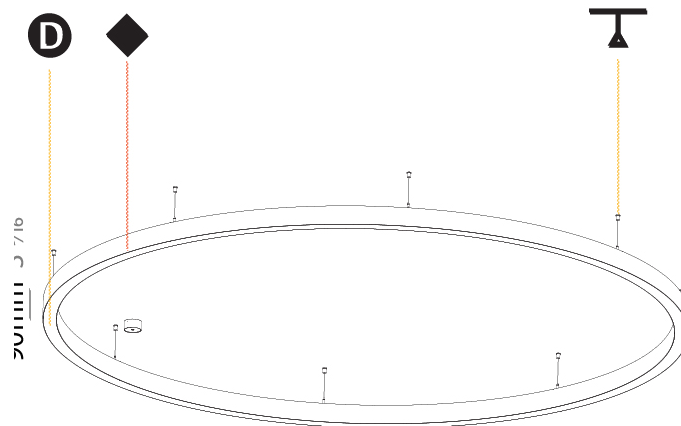

GENERAL

Series: Glorious
Subseries: Glorious Slim
Brand: Prolicht
Division: Architectural
Mounting Type: Suspension
Mounting Location: Ceiling
Subcategory: Ambient

PHYSICAL

Shape: Round
Diameter (mm): 3000
Diameter (in): 118 1/8
Height (mm): 90
Height (in): 3 9/16
Max. Overall Height (mm): 2090
Max. Overall Height (in): 82 5/16
Light Distribution: Direct / Indirect
Weight (kg): 31.716
Weight (lbs): 69.93
Diffuser: [PMMA - Opal or Micro-Prism](#)
Fixture Finish: [SSR / BKV / CWI / CRY / HAB / LAG / UFT / ITA / RUA / RUR / MIC / FTG / MYG / TWT / LOD / PUS / FRO / FUP / KIA / POP / BLS / SPG / MEY / GOH / GUM / CHC / COM / ABZ / JAG / OBR / MOS / ROR](#)
Fixture Material: Aluminum
Cable Details: 2000mm or 6000mm Transparent Cable

ELECTRICAL

Lamp Type: LED (Zhaga Standard)
Input Wattage (W): 224 / 112
Total Output Wattage (W): 192 / 84
Dimming: [Tri-Mode (Non-Dimming and Phase Dimming (120Vac only) and 0-10V Dimming)](#)
Driver Included: Yes
Driver Location: Integrated
Driver Type: Constant Current - Universal
Driver Class: Class 2
Input Voltage (V): 120 - 277
Constant Current (MA): 350

LED

[Color Temperature (°K): 3000 / 3500 / 4000](#)
Max. Delivered Lumen (lm): 38980 / 39798 / 40610
CRI: >80 CRI
Lamp Life (hrs): 50000

OPTICAL

RATINGS AND CERTIFICATIONS

Certified By: Certified for North American Standards
IP rating: IP20