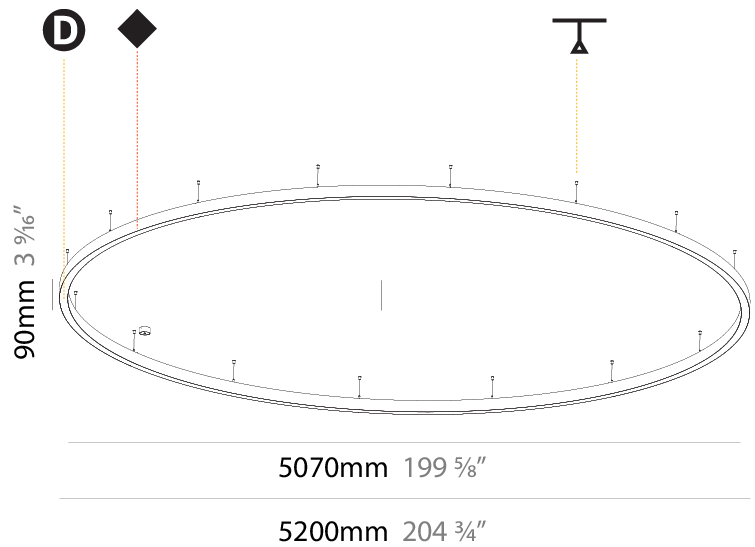

GENERAL

Series: Glorious
Subseries: Glorious Slim
Brand: Prolight
Division: Architectural
Mounting Type: Suspension
Mounting Location: Ceiling
Subcategory: Ambient

PHYSICAL

Shape: Round
Diameter (mm): 5200
Diameter (in): 204 ³/₄
Height (mm): 90
Height (in): 3 ⁹/₁₆
Max. Overall Height (mm): 2090
Max. Overall Height (in): 82 ⁵/₁₆
Light Distribution: Direct
Weight (kg): 47.232
Weight (lbs): 104.15
Diffuser: PMMA - Opal or Micro-Prism
Fixture Finish: SSR / BKV / CWI / CRY / HAB / LAG / UFT / ITA / RUA / RUR / MIC / FTG / MYG / TWT / LOD / PUS / FRO / FUP / KIA / POP / BLS / SPG / MEY / GOH / GUM / CHC / COM / ABZ / JAG / OBR / MOS / ROR
Fixture Material: Aluminum
Cable Details: 2000mm or 6000mm Transparent Cable

ELECTRICAL

Lamp Type: LED (Zhaga Standard)
Input Wattage (W): 403.2
Total Output Wattage (W): 336
Dimming: Tri-Mode (Non-Dimming and Phase Dimming (120Vac only) and 0-10V Dimming)
Driver Included: Yes
Driver Location: Integrated
Driver Type: Constant Current - Universal
Driver Class: Class 2
Input Voltage (V): 120 - 277
Constant Current (MA): 350

LED

Color Temperature (°K): 3000 / 3500 / 4000
Max. Delivered Lumen (lm): 47520 / 48510 / 49500
CRI: >80 CRI
Efficiency (%): 88
Lamp Life (hrs): 50000

OPTICAL

RATINGS AND CERTIFICATIONS

Certified By: Certified for North American Standards
IP rating: IP20