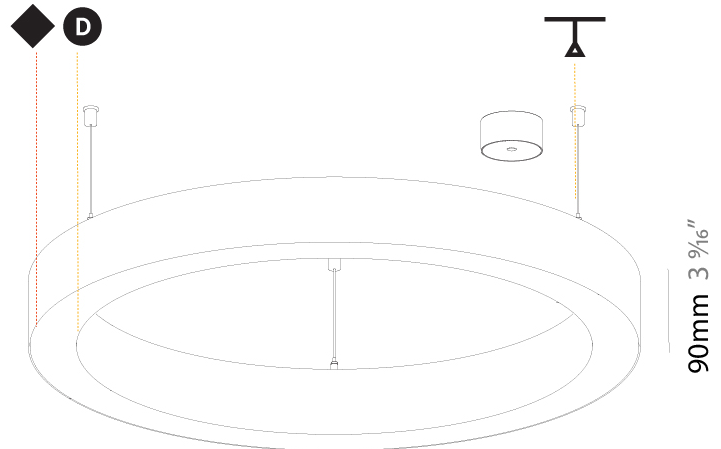

GENERAL

Series: Glorious
Subseries: Glorious Slim
Brand: Prolicht
Division: Architectural
Mounting Type: Suspension
Mounting Location: Ceiling
Subcategory: Ambient

PHYSICAL

Shape: Round
Diameter (mm): 800
Diameter (in): 31 1/2
Height (mm): 90
Height (in): 3 9/16
Max. Overall Height (mm): 2090
Max. Overall Height (in): 82 5/16
Light Distribution: Direct / Indirect
Weight (kg): 8.128
Weight (lbs): 17.92
Diffuser: [PMMA - Opal or Micro-Prism](#)
Fixture Finish: [SSR / BKV / CWI / CRY / HAB / LAG / UFT / ITA / RUA / RUR / MIC / FTG / MYG / TWT / LOD / PUS / FRO / FUP / KIA / POP / BLS / SPG / MEY / GOH / GUM / CHC / COM / ABZ / JAG / OBR / MOS / ROR](#)
Fixture Material: Aluminum
Cable Details: 2000mm or 6000mm Transparent Cable

ELECTRICAL

Lamp Type: LED (Zhaga Standard)
Input Wattage (W): 56 / 52.5
Total Output Wattage (W): 48 / 45
Dimming: [Tri-Mode (Non-Dimming and Phase Dimming (120Vac only) and 0-10V Dimming)](#)
Driver Included: Yes
Driver Location: Integrated
Driver Type: Constant Current - Universal
Driver Class: Class 2
Input Voltage (V): 120 - 277
Constant Current (MA): 350

LED

Color Temperature (°K): [3000 / 3500 / 4000](#)
Max. Delivered Lumen (lm): 9830 / 10035 / 10240
CRI: >80 CRI
Lamp Life (hrs): 50000

OPTICAL

RATINGS AND CERTIFICATIONS

Certified By: Certified for North American Standards
IP rating: IP20

Ø 670mm 26 3/8"

Ø 800mm 31 1/2"