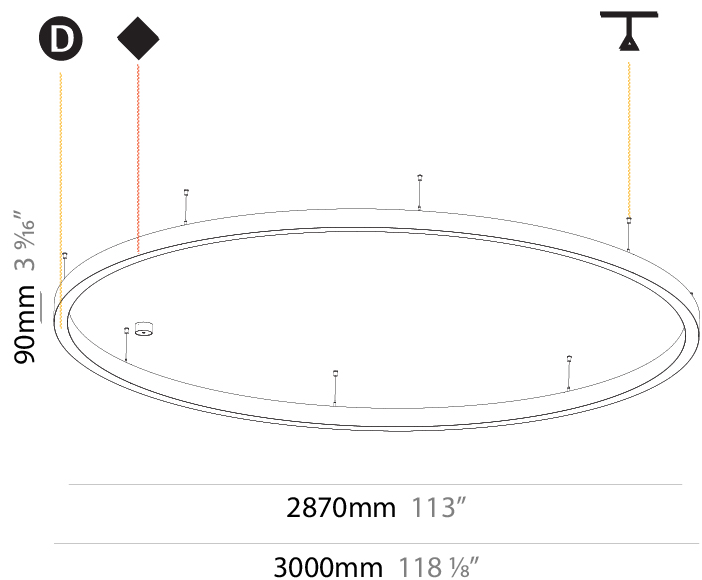

GENERAL

Series: Glorious
Subseries: Glorious Slim
Brand: Prolicht
Division: Architectural
Mounting Type: Suspension
Mounting Location: Ceiling
Subcategory: Ambient

PHYSICAL

Shape: Round
Diameter (mm): 3000
Diameter (in): 118 1/8
Depth (mm): 90
Depth (in): 3 9/16
Max. Overall Height (mm): 2090
Max. Overall Height (in): 82 5/16
Light Distribution: Direct
Weight (kg): 27.55
Weight (lbs): 60.75
Diffuser: [PMMA - Opal or Micro-Prism](#)
Fixture Finish: [SSR / BKV / CWI / CRY / HAB / LAG / UFT / ITA / RUA / RUR / MIC / FTG / MYG / TWT / LOD / PUS / FRO / FUP / KIA / POP / BLS / SPG / MEY / GOH / GUM / CHC / COM / ABZ / JAG / OBR / MOS / ROR](#)
Fixture Material: Aluminum
Cable Details: 2000mm or 6000mm Transparent Cable

ELECTRICAL

Lamp Type: LED (Zhaga Standard)
Input Wattage (W): 227.2
Total Output Wattage (W): 192
Dimming: [Tri-Mode (Non-Dimming and Phase Dimming (120Vac only) and 0-10V Dimming)](#)
Driver Included: Yes
Driver Location: Integrated
Driver Type: Constant Current - Universal
Driver Class: Class 2
Input Voltage (V): 120 - 277
Constant Current (MA): 350

LED

Color Temperature (°K): 3000 / 3500 / 4000
Max. Delivered Lumen (lm): 27160 / 27724 / 28290
CRI: >80 CRI
Efficiency (%): 88
Lamp Life (hrs): 50000

OPTICAL

RATINGS AND CERTIFICATIONS

Certified By: Certified for North American Standards
IP rating: IP20